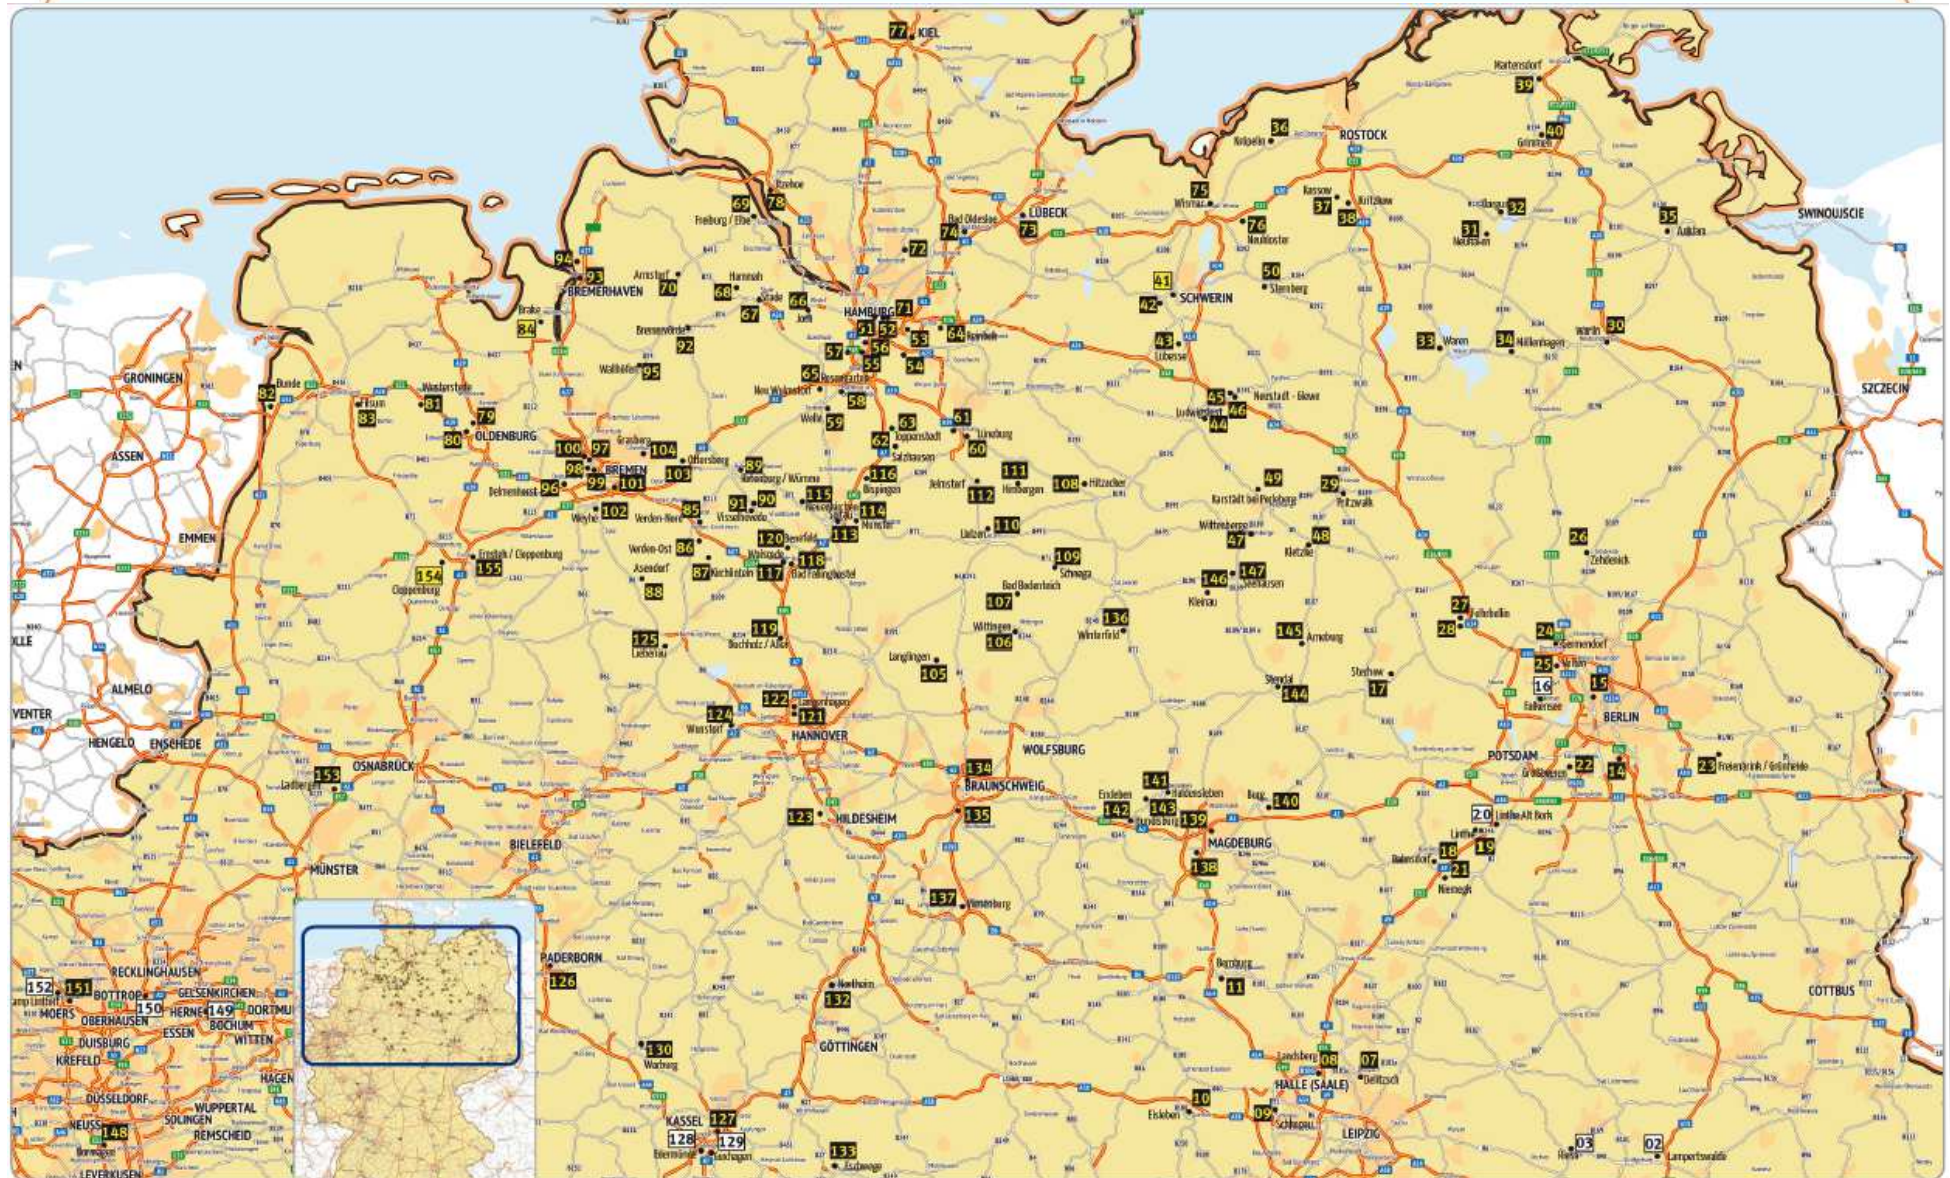

Truckstop Meer
Amsterdamstraat 8
2321 Meer
GPS: 51.484804/4.732863

Texaco Battice
Outre-Cour 128
4651 Battice
GPS: 50.636955/5.764514

The **fuel card** for
clever companies

IQ Card petrol stations – Germany (1)