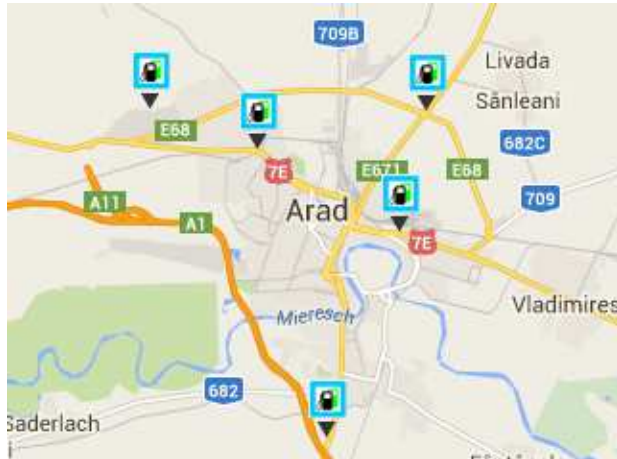

The **fuel card** for **clever** companies

IQ Card petrol stations – Poland

Moya Słubice
 Osiedle Przemysłowe 16
 69-100 SłubicePS:
 52.338892/14.614649

Moya Gromadka
 LSSE Legnica
 59-706 Gromadka
 GPS: 51.30554/15.72433

refuel in an easier and smarter way

The **fuel card** for
clever companies

IQ Card petrol stations – Romania

refuel in an easier
and smarter way

The **fuel card** for
clever companies

IQ Card petrol stations – Romania