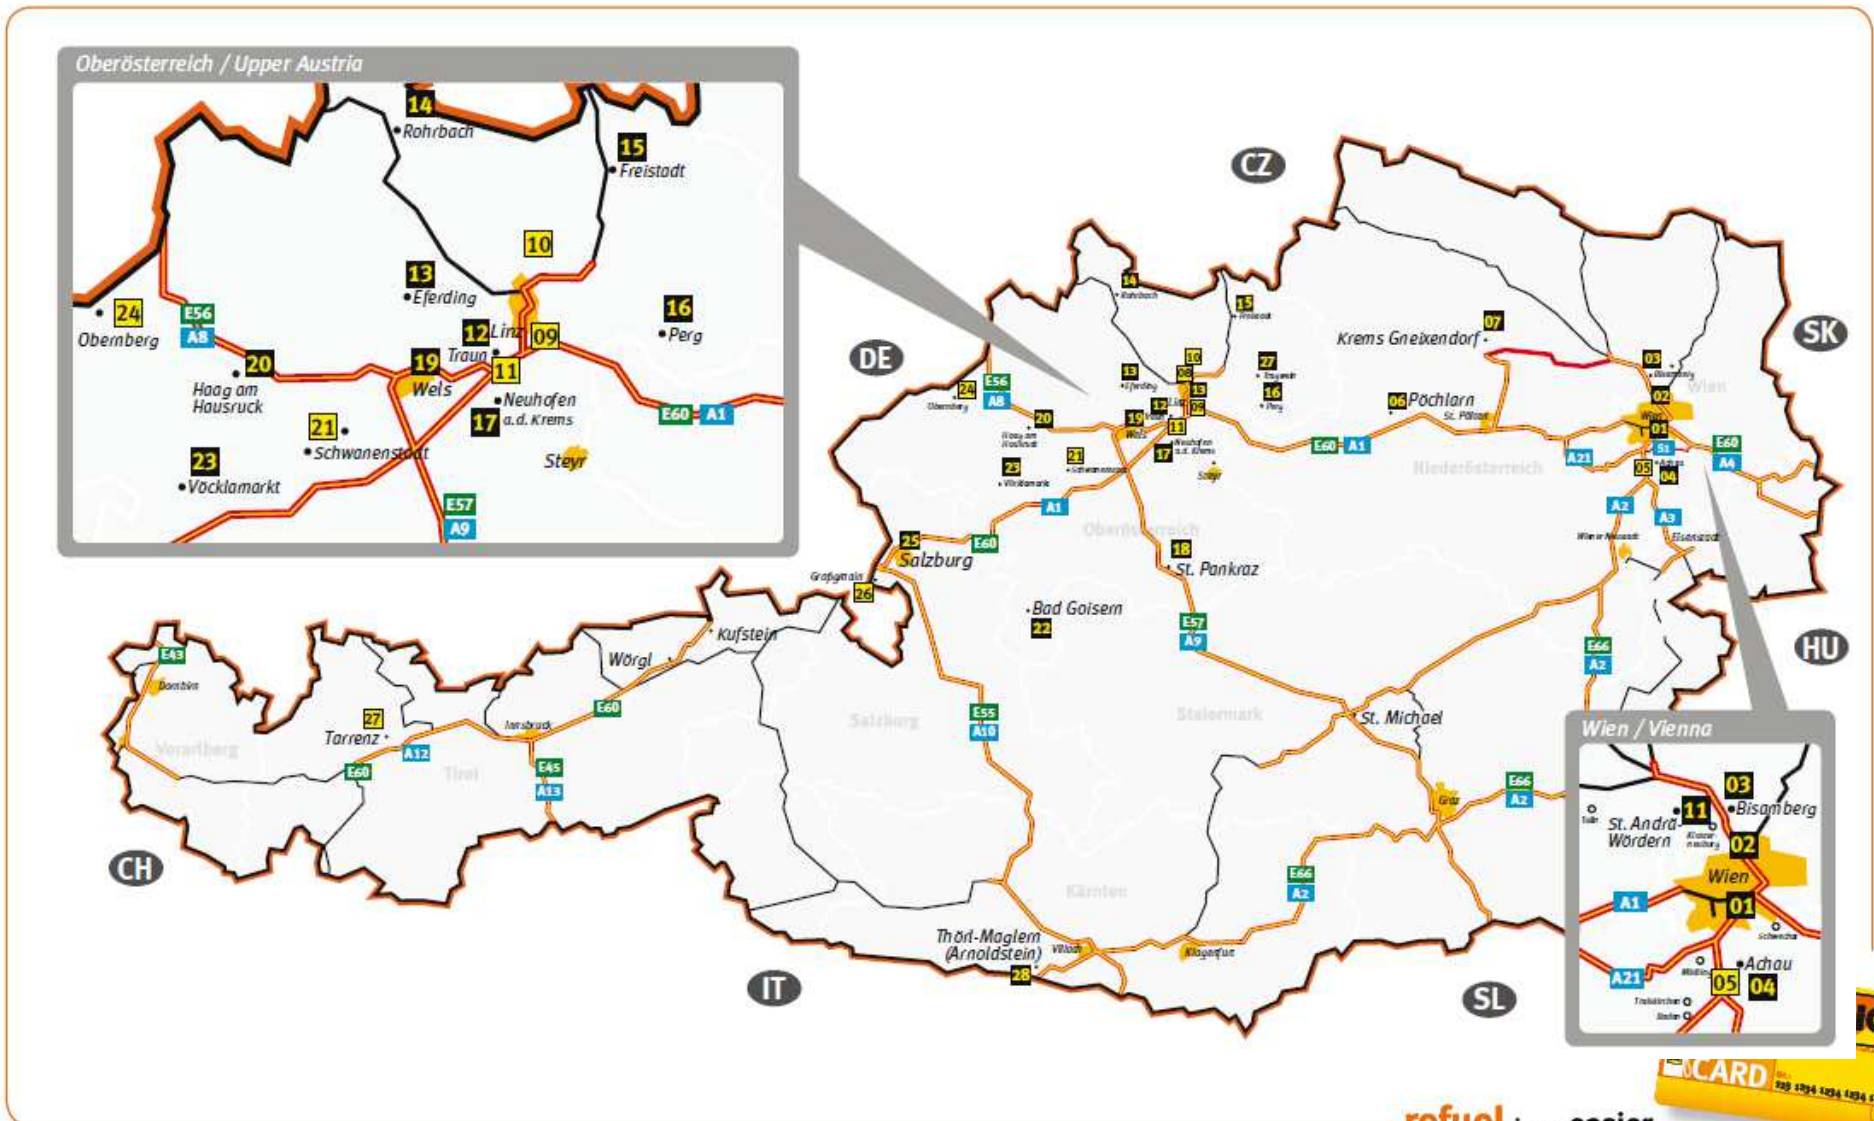

Cash Card Stations

refuel in an easier and smarter way