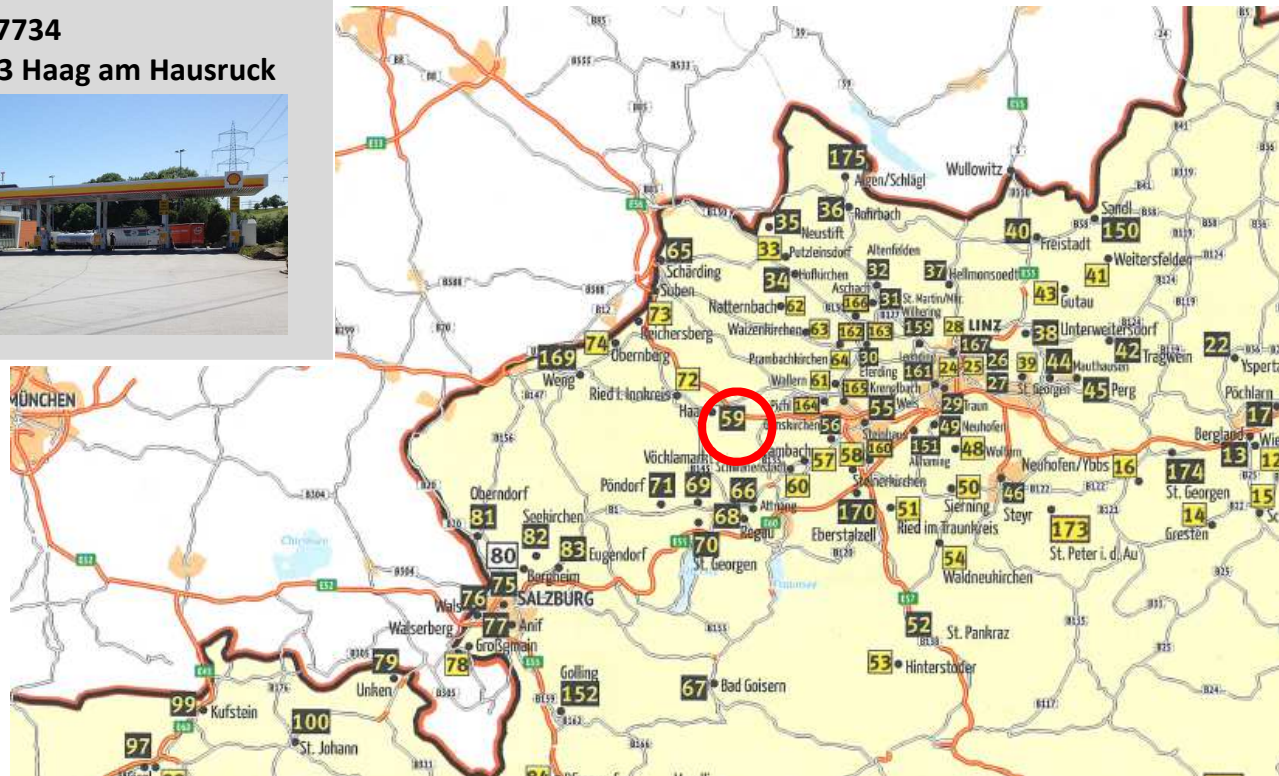

The **fuel card** for **clever** companies

IQ Card petrol stations - Austria

SHELL Autohof Haag

Geierau 4

4680 Haag am Hausruck

GPS: 48.2000533/13.6457734

Exit: A8/E552/E56, Exit 43 Haag am Hausruck

refuel in an easier and smarter way