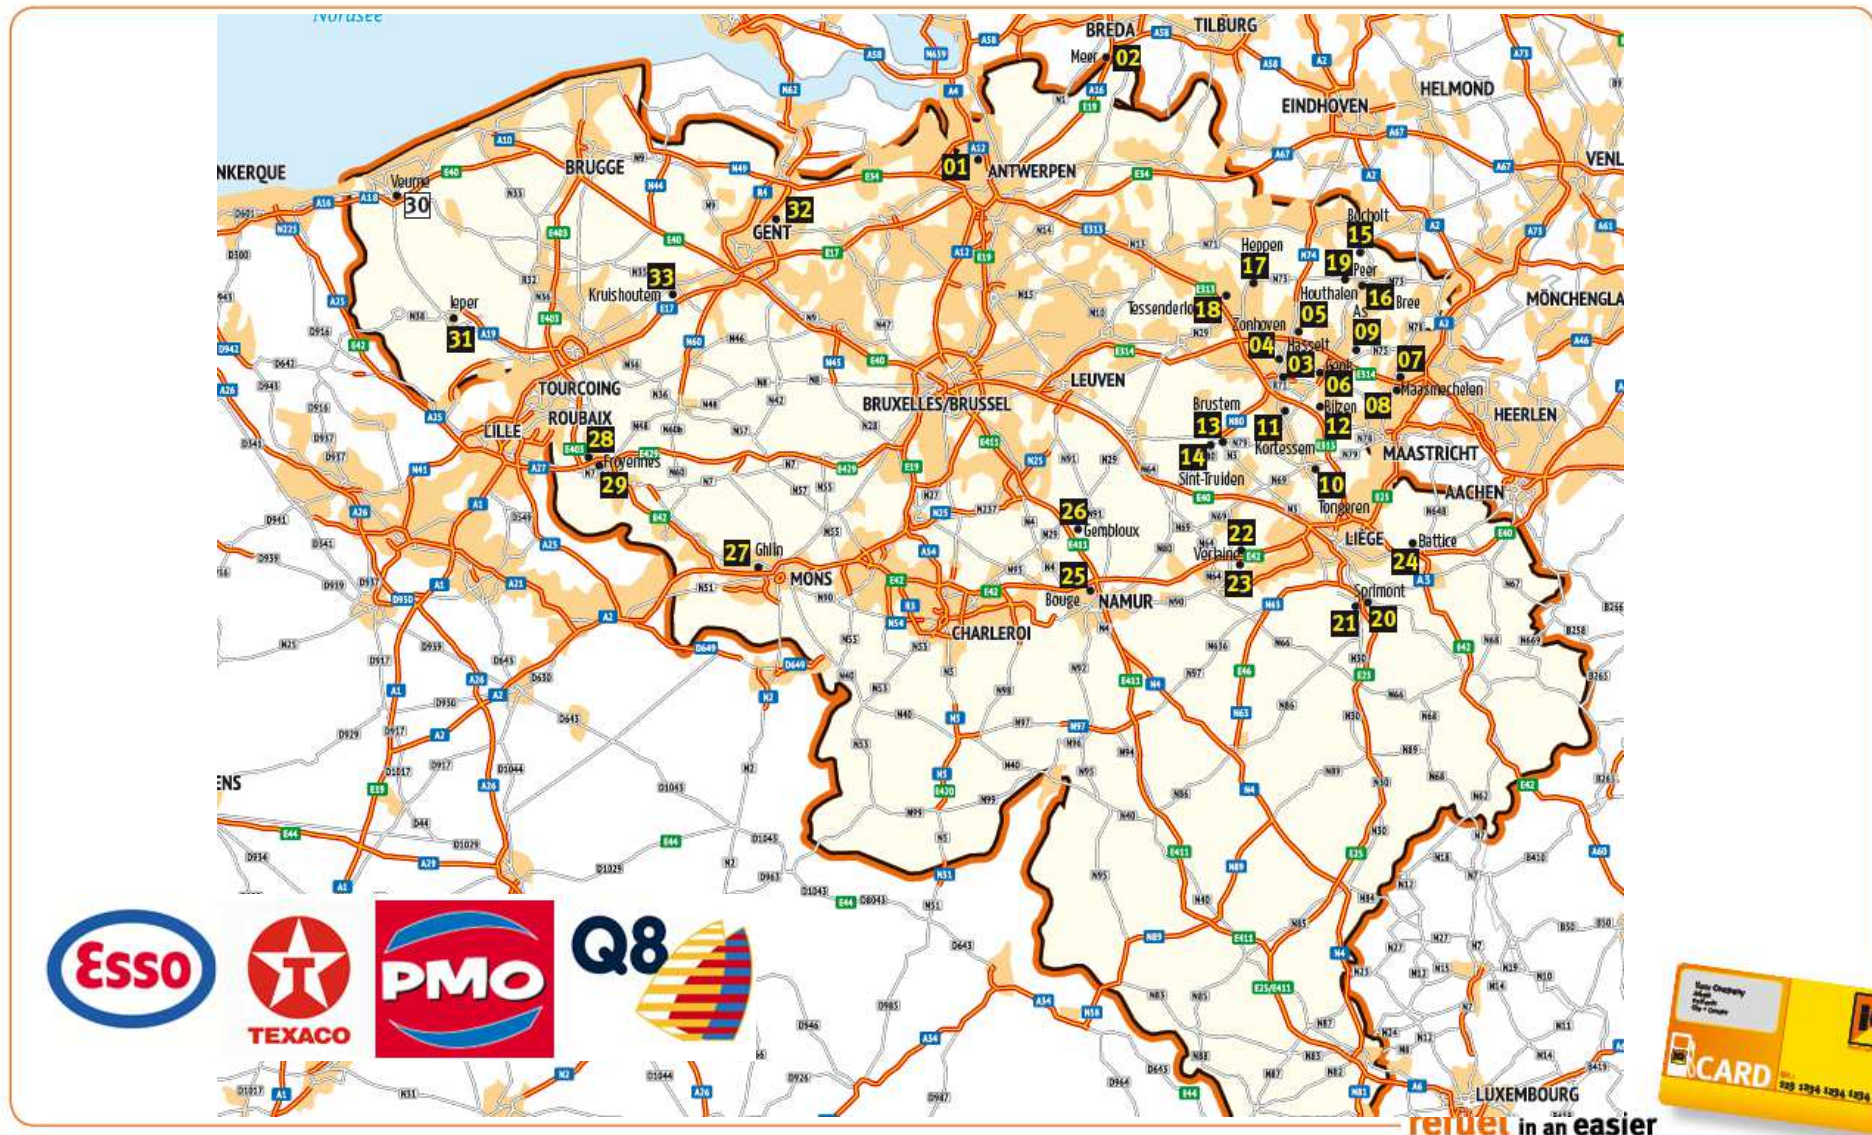

IQ Card petrol stations - Belgium

return in an easier and smarter way