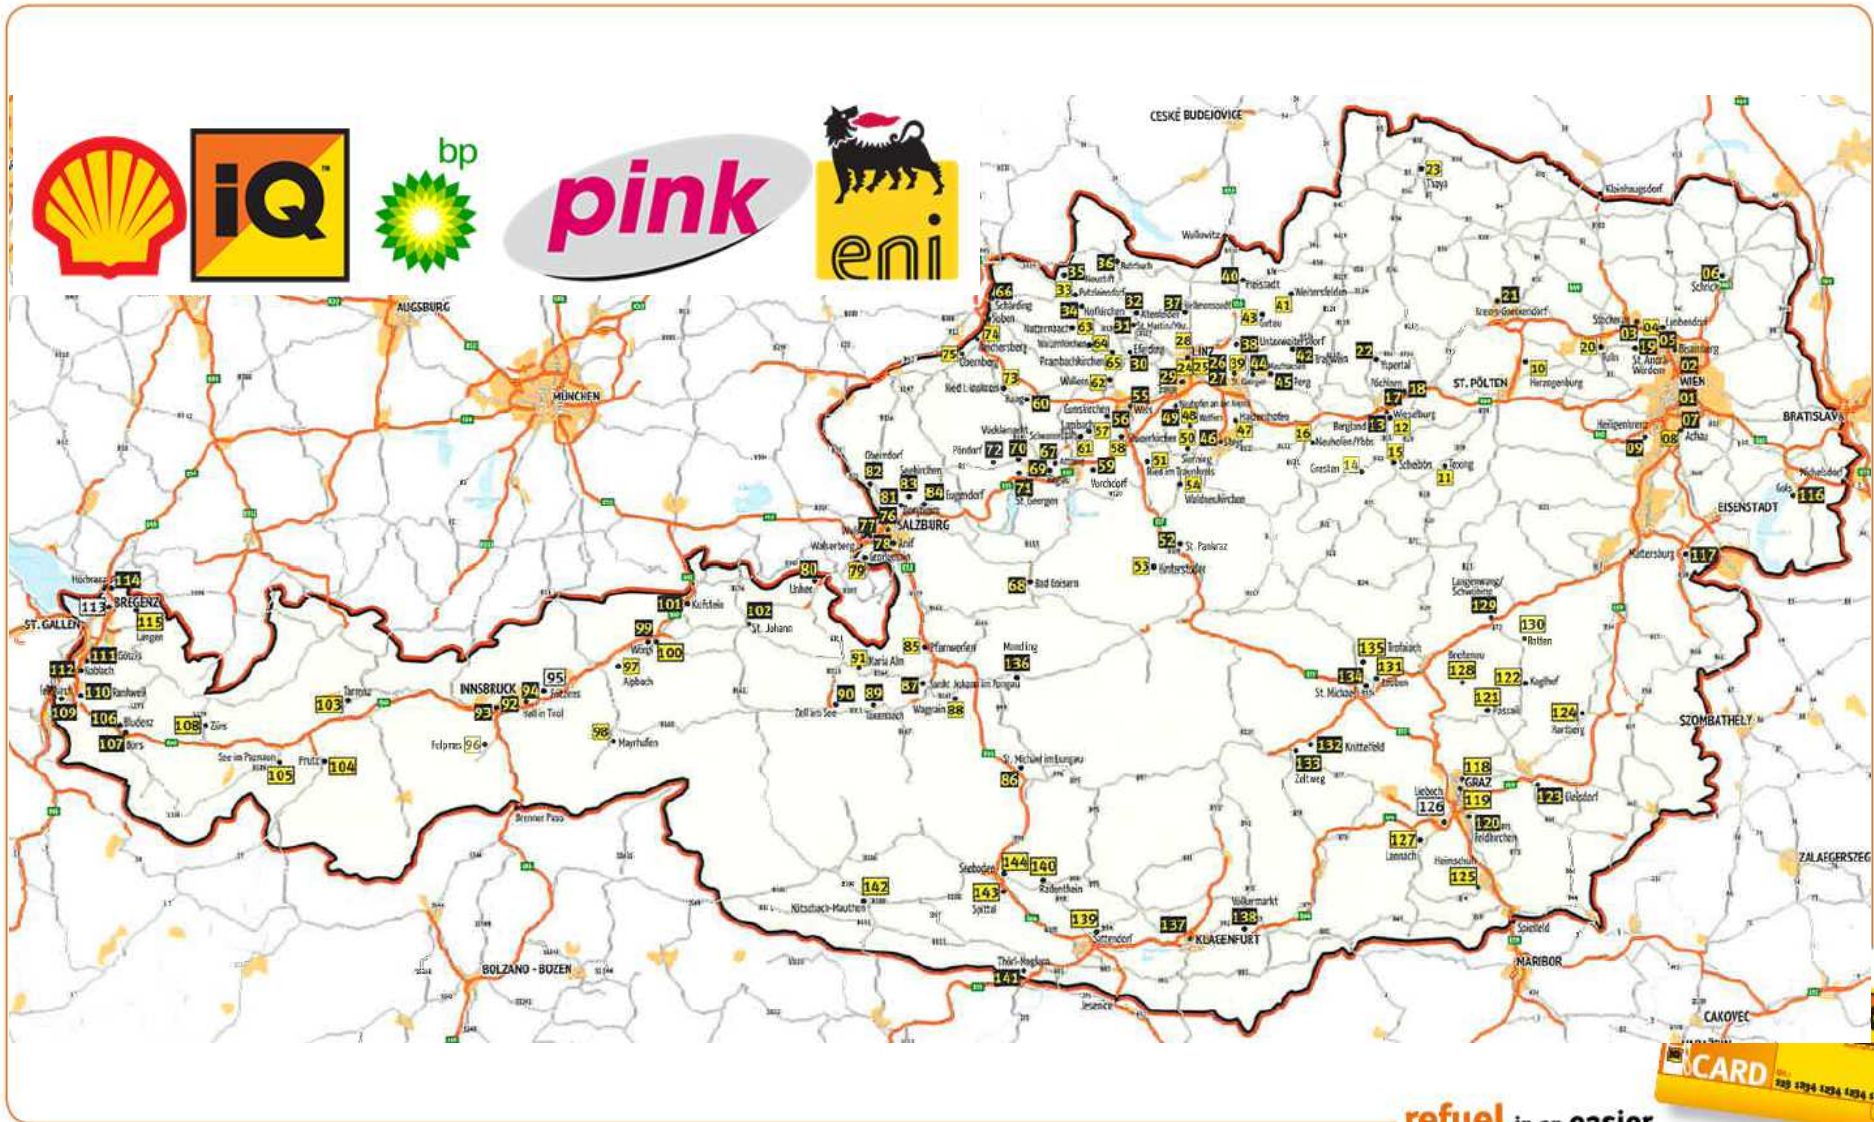

The **fuel card** for
clever companies

The network

**950 Stations
in 13 countries**

refuel in an easier
and smarter way

The **fuel card** for **clever** companies

IQ Card petrol stations - Austria

refuel in an easier and smarter way

The **fuel card** for **clever** companies

IQ Card petrol stations - Austria

SHELL Autohof Haag

Geierau 4

4680 Haag am Hausruck

GPS: 48.2000533/13.6457734

Exit: A8/E552/E56, Exit 43 Haag am Hausruck

refuel in an easier and smarter way