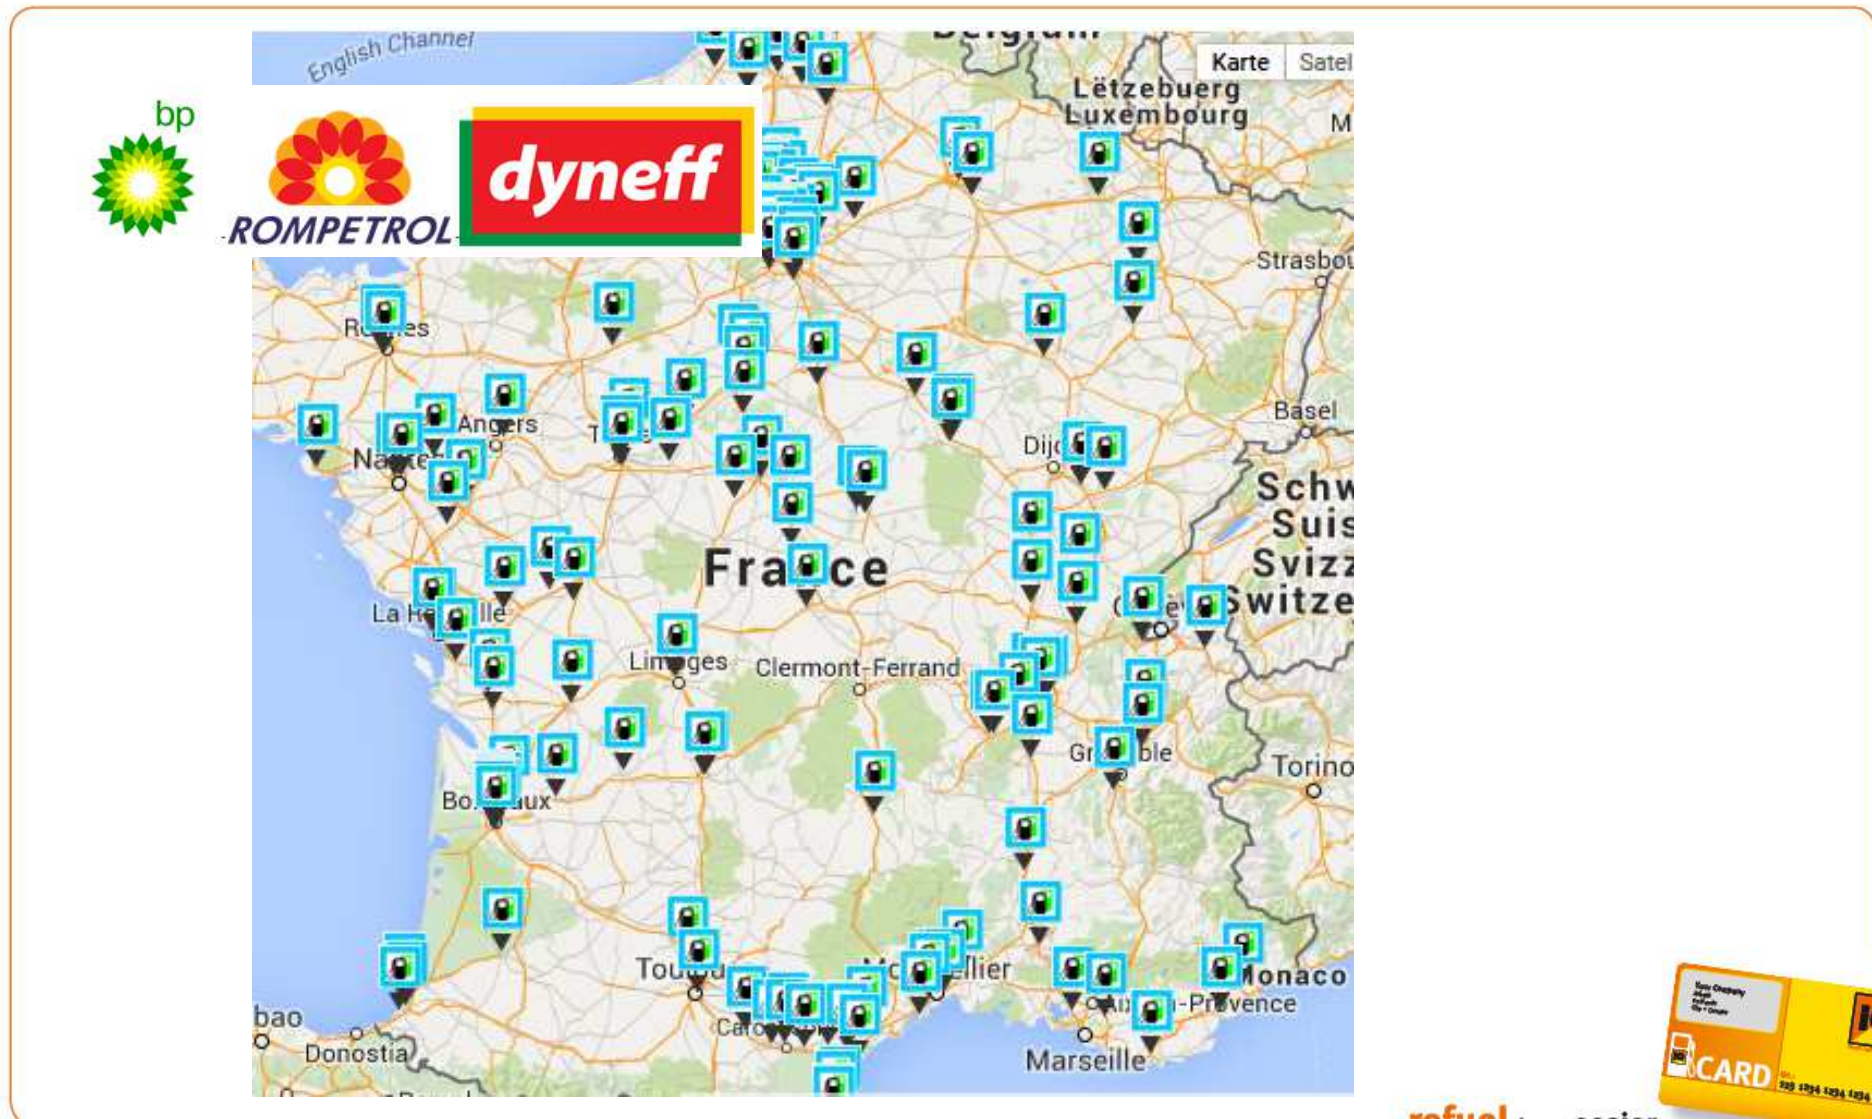

IQ Card petrol stations – France

refuel in an easier
and smarter way